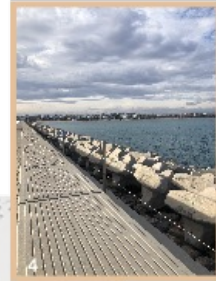

Activation Of Contemporary Public Spaces

Cracow University
of Technology

CEU | *Universidad
Cardenal Herrera*

POLITECNICO
MILANO 1863

SOLIMAN RAHMOUNI
INGHILD SALTE STAFSENG
DIANA PRZYBYSZ

- Green space
- Sports area
- Promenade and connection to beach
- Rental and shops
- Pedestrian- and bikelane
- Site