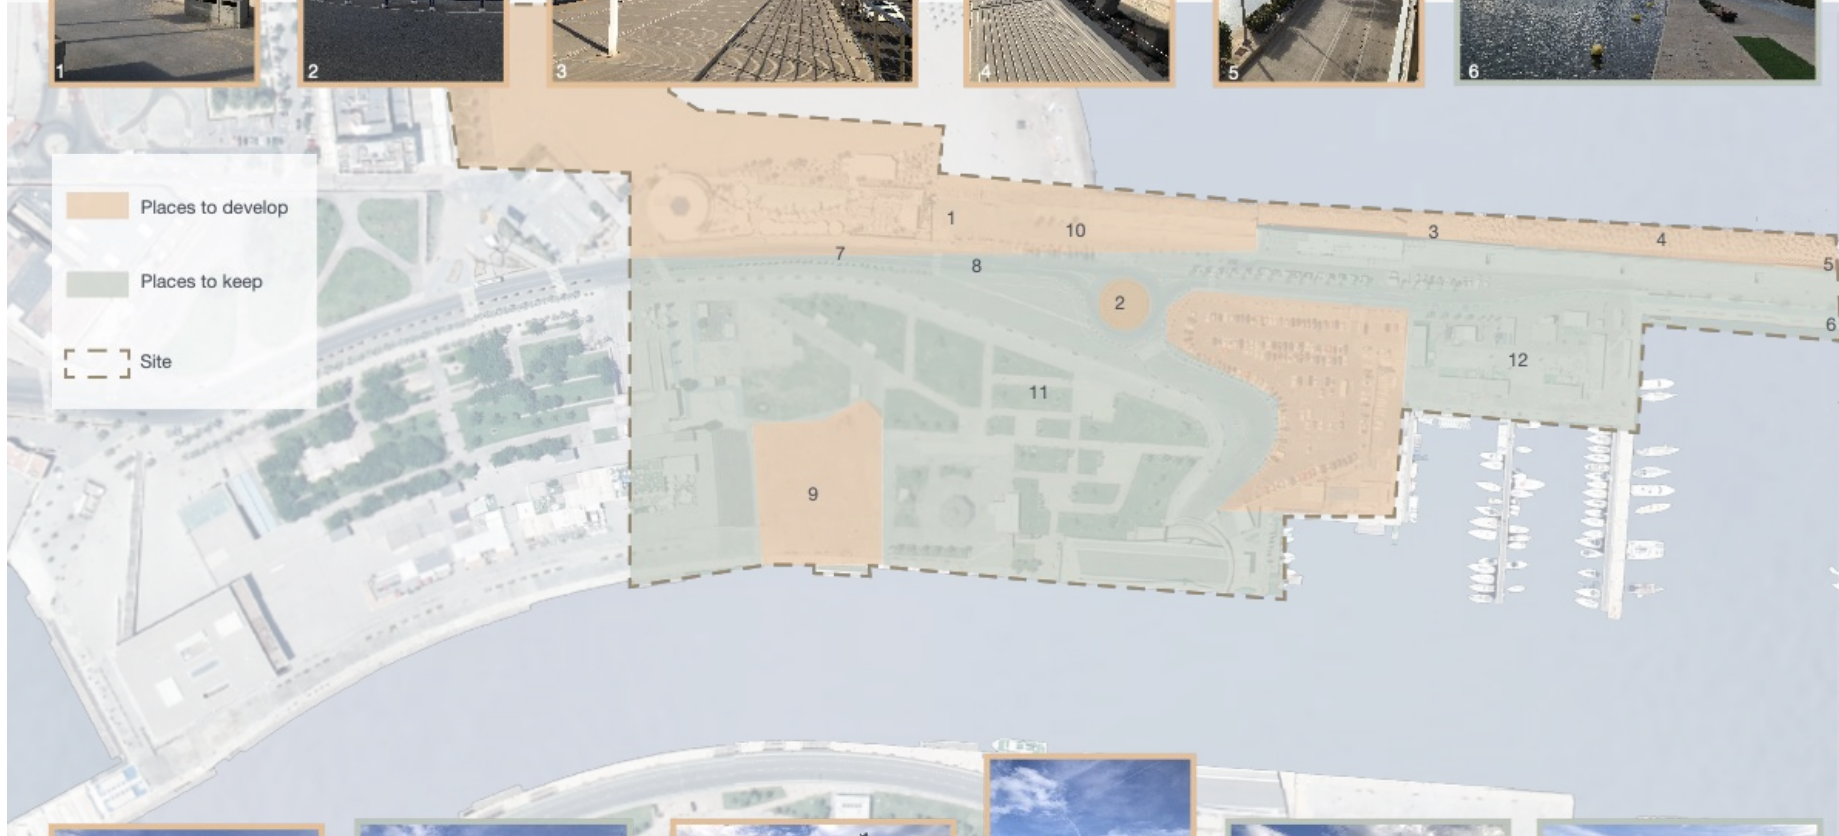

Activation Of Contemporary Public Spaces

Cracow University
of Technology

CEU | *Universidad
Cardenal Herrera*

POLITECNICO
MILANO 1863

SOLIMAN RAHMOUNI
INGHILD SALTE STAFSENG
DIANA PRZYBYSZ

- Green space
- Sports area
- Promenade and connection to beach
- Rental and shops
- Pedestrian- and bikelane
- Site

SECTION

Connecting Green - Beach